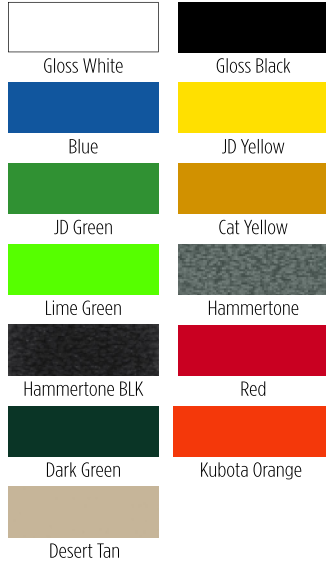

DD10/12 SERIES

DECK OVER DUMP TRAILERS

Standard Colors

MODEL	DD10-10	DD12-10	DD12W-10
BED SIZE	72"X10'	72"X12'	84"X12'
VOLUME	4.2 CU YDS	4.8 CU YDS	5.7 CU YDS
GVWR	9,990 LBS	9,990 LBS	9,990 LBS
EMPTY WT	2,200 LBS	2,400 LBS	2,600 LBS
DECK HEIGHT	34"	34"	34"
SIDE HEIGHT	22.5"	22.5"	22.5"
TIRES	ST225/75R15D	ST225/75R15D	ST225/75R15D
AXLE	5,200 LBS (2)	5,200 LBS (2)	5,200 LBS (2)
COUPLER	2 5/16" ADJUSTABLE	2 5/16" ADJUSTABLE	2 5/16" ADJUSTABLE
JACK	8,000 SIDE WIND	8,000 SIDE WIND	8,000 SIDE WIND
CYLINDER	4" SINGLE POWER UP/DOWN	4" SINGLE POWER UP/DOWN	4" SINGLE POWER UP/DOWN